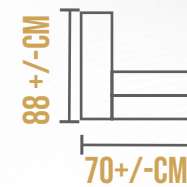

VERO

HOSPITALITY ARM CHAIRS