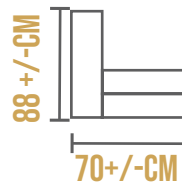

# ODETTE

HOSPITALITY  
ARM CHAIRS

73 +/- CM

88 +/- CM

70 +/- CM