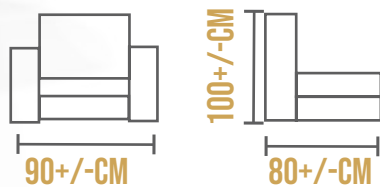

CROWN

SERENA

HOSPITALITY
ARM CHAIRS