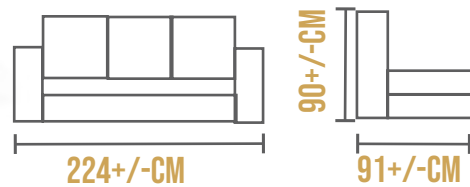

CARAZON

HOSPITALITY