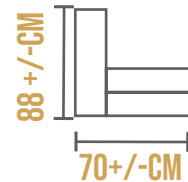

NICOLE

LISA

HOSPITALITY ARM CHAIRS