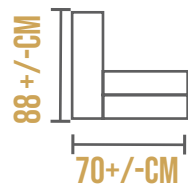

DUSTIN

FRANCIS

HOSPITALITY ARM CHAIRS