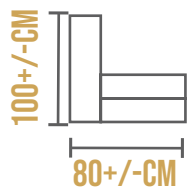

LAWSON

VERO

HOSPITALITY ARM CHAIRS