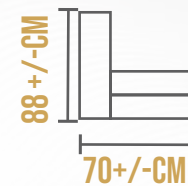

FRANCIS

HOSPITALITY ARM CHAIRS