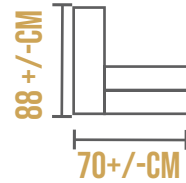

JANSEN

MARYLAND

HOSPITALITY ARM CHAIRS