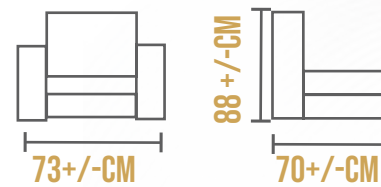

JANO B

HOSPITALITY ARM CHAIRS