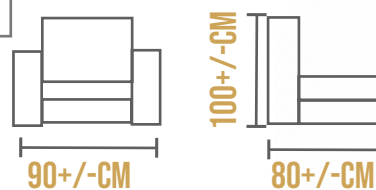

HARPER

HOSPITALITY
ARM CHAIRS