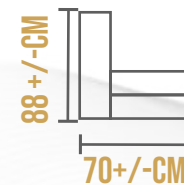

MONNET

HOSPITALITY ARM CHAIRS