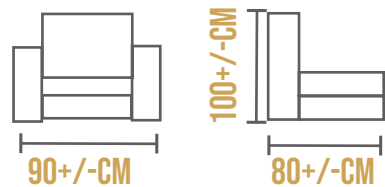

HANABI

HARPER

HOSPITALITY
ARM CHAIRS