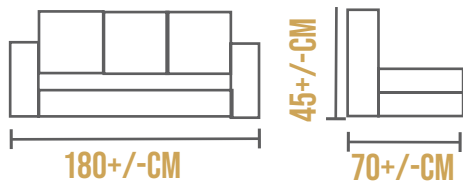

HOSPITALITY
BENCH

1 AMDT