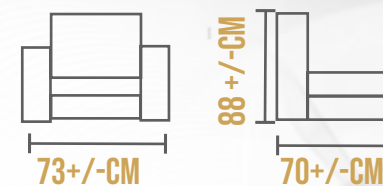

SERENA

HOSPITALITY
ARM CHAIRS